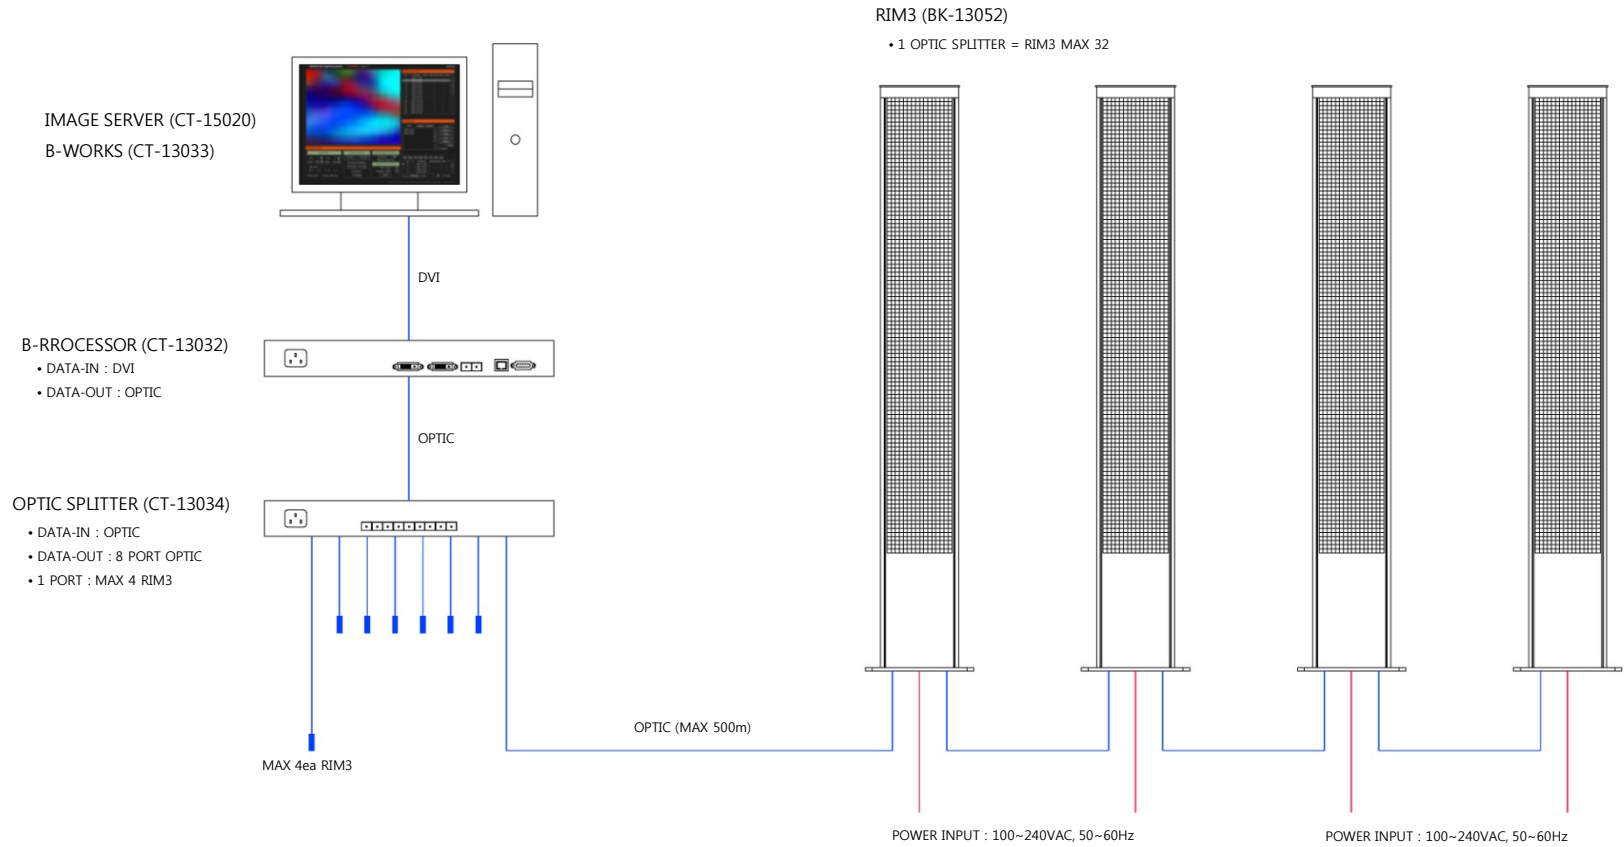

## 3. SPECIFICATIONS

- PRODUCT CODES : BK-13052
- MATERIAL : Body in aluminum and galvanized steel chromate pre-treated finished polyurethane coated RAL7039 matt black.  
5mm Toughened safety glass cover
- DIMENSIONS : 350mm(W) x 140mm(D) x 2700mm(H)
- WEIGHT : 75kg
- PROTECTION CLASS : IP55, Class I
- OPERATING TEMPERATURE : -20°C~50°C
- POWER SUPPLY : 100~240VAC 50~60Hz
- POWER CONSUMPTION : 175W max
- PIXEL PITCH : 37.5mm
- RESOLUTION : 8x56
- VIEW ANGLE : 140°x140°
- CONTROL : IMAGE-LED Protocol

## 4. DRAWING & MOUNTING DIAGRAM

## 5. WIRING DIAGRAM

※ EXAMPLE (RIM3 20set를 연결할 경우의 계통도)