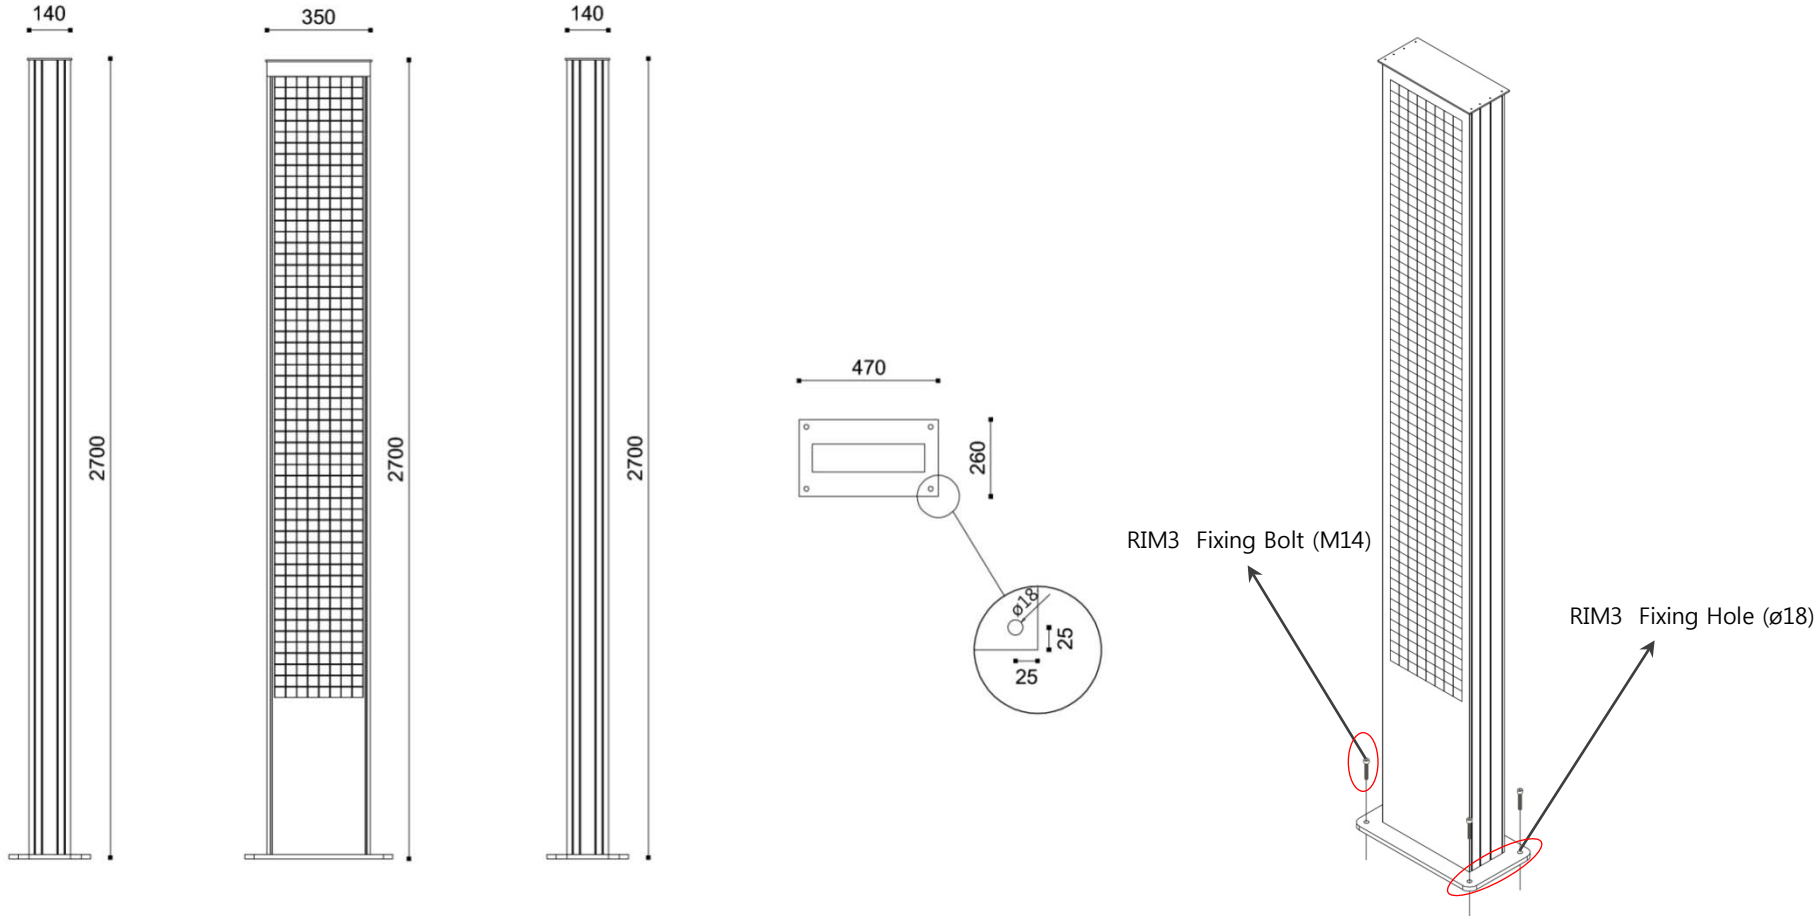

## 3. SPECIFICATIONS

- PRODUCT CODES : BK-13052
- MATERIAL : Body in aluminum and galvanized steel chromate pre-treated finished polyurethane coated RAL7039 matt black.  
5mm Toughened safety glass cover
- DIMENSIONS : 350mm(W) x 140mm(D) x 2700mm(H)
- WEIGHT : 75kg
- PROTECTION CLASS : IP55, Class I
- OPERATING TEMPERATURE : -20°C~50°C
- POWER SUPPLY : 100~240VAC 50~60Hz
- POWER CONSUMPTION : 175W max
- PIXEL PITCH : 37.5mm
- RESOLUTION : 8x56
- VIEW ANGLE : 140°x140°
- CONTROL : IMAGE-LED Protocol

## 4. DRAWING & MOUNTING DIAGRAM